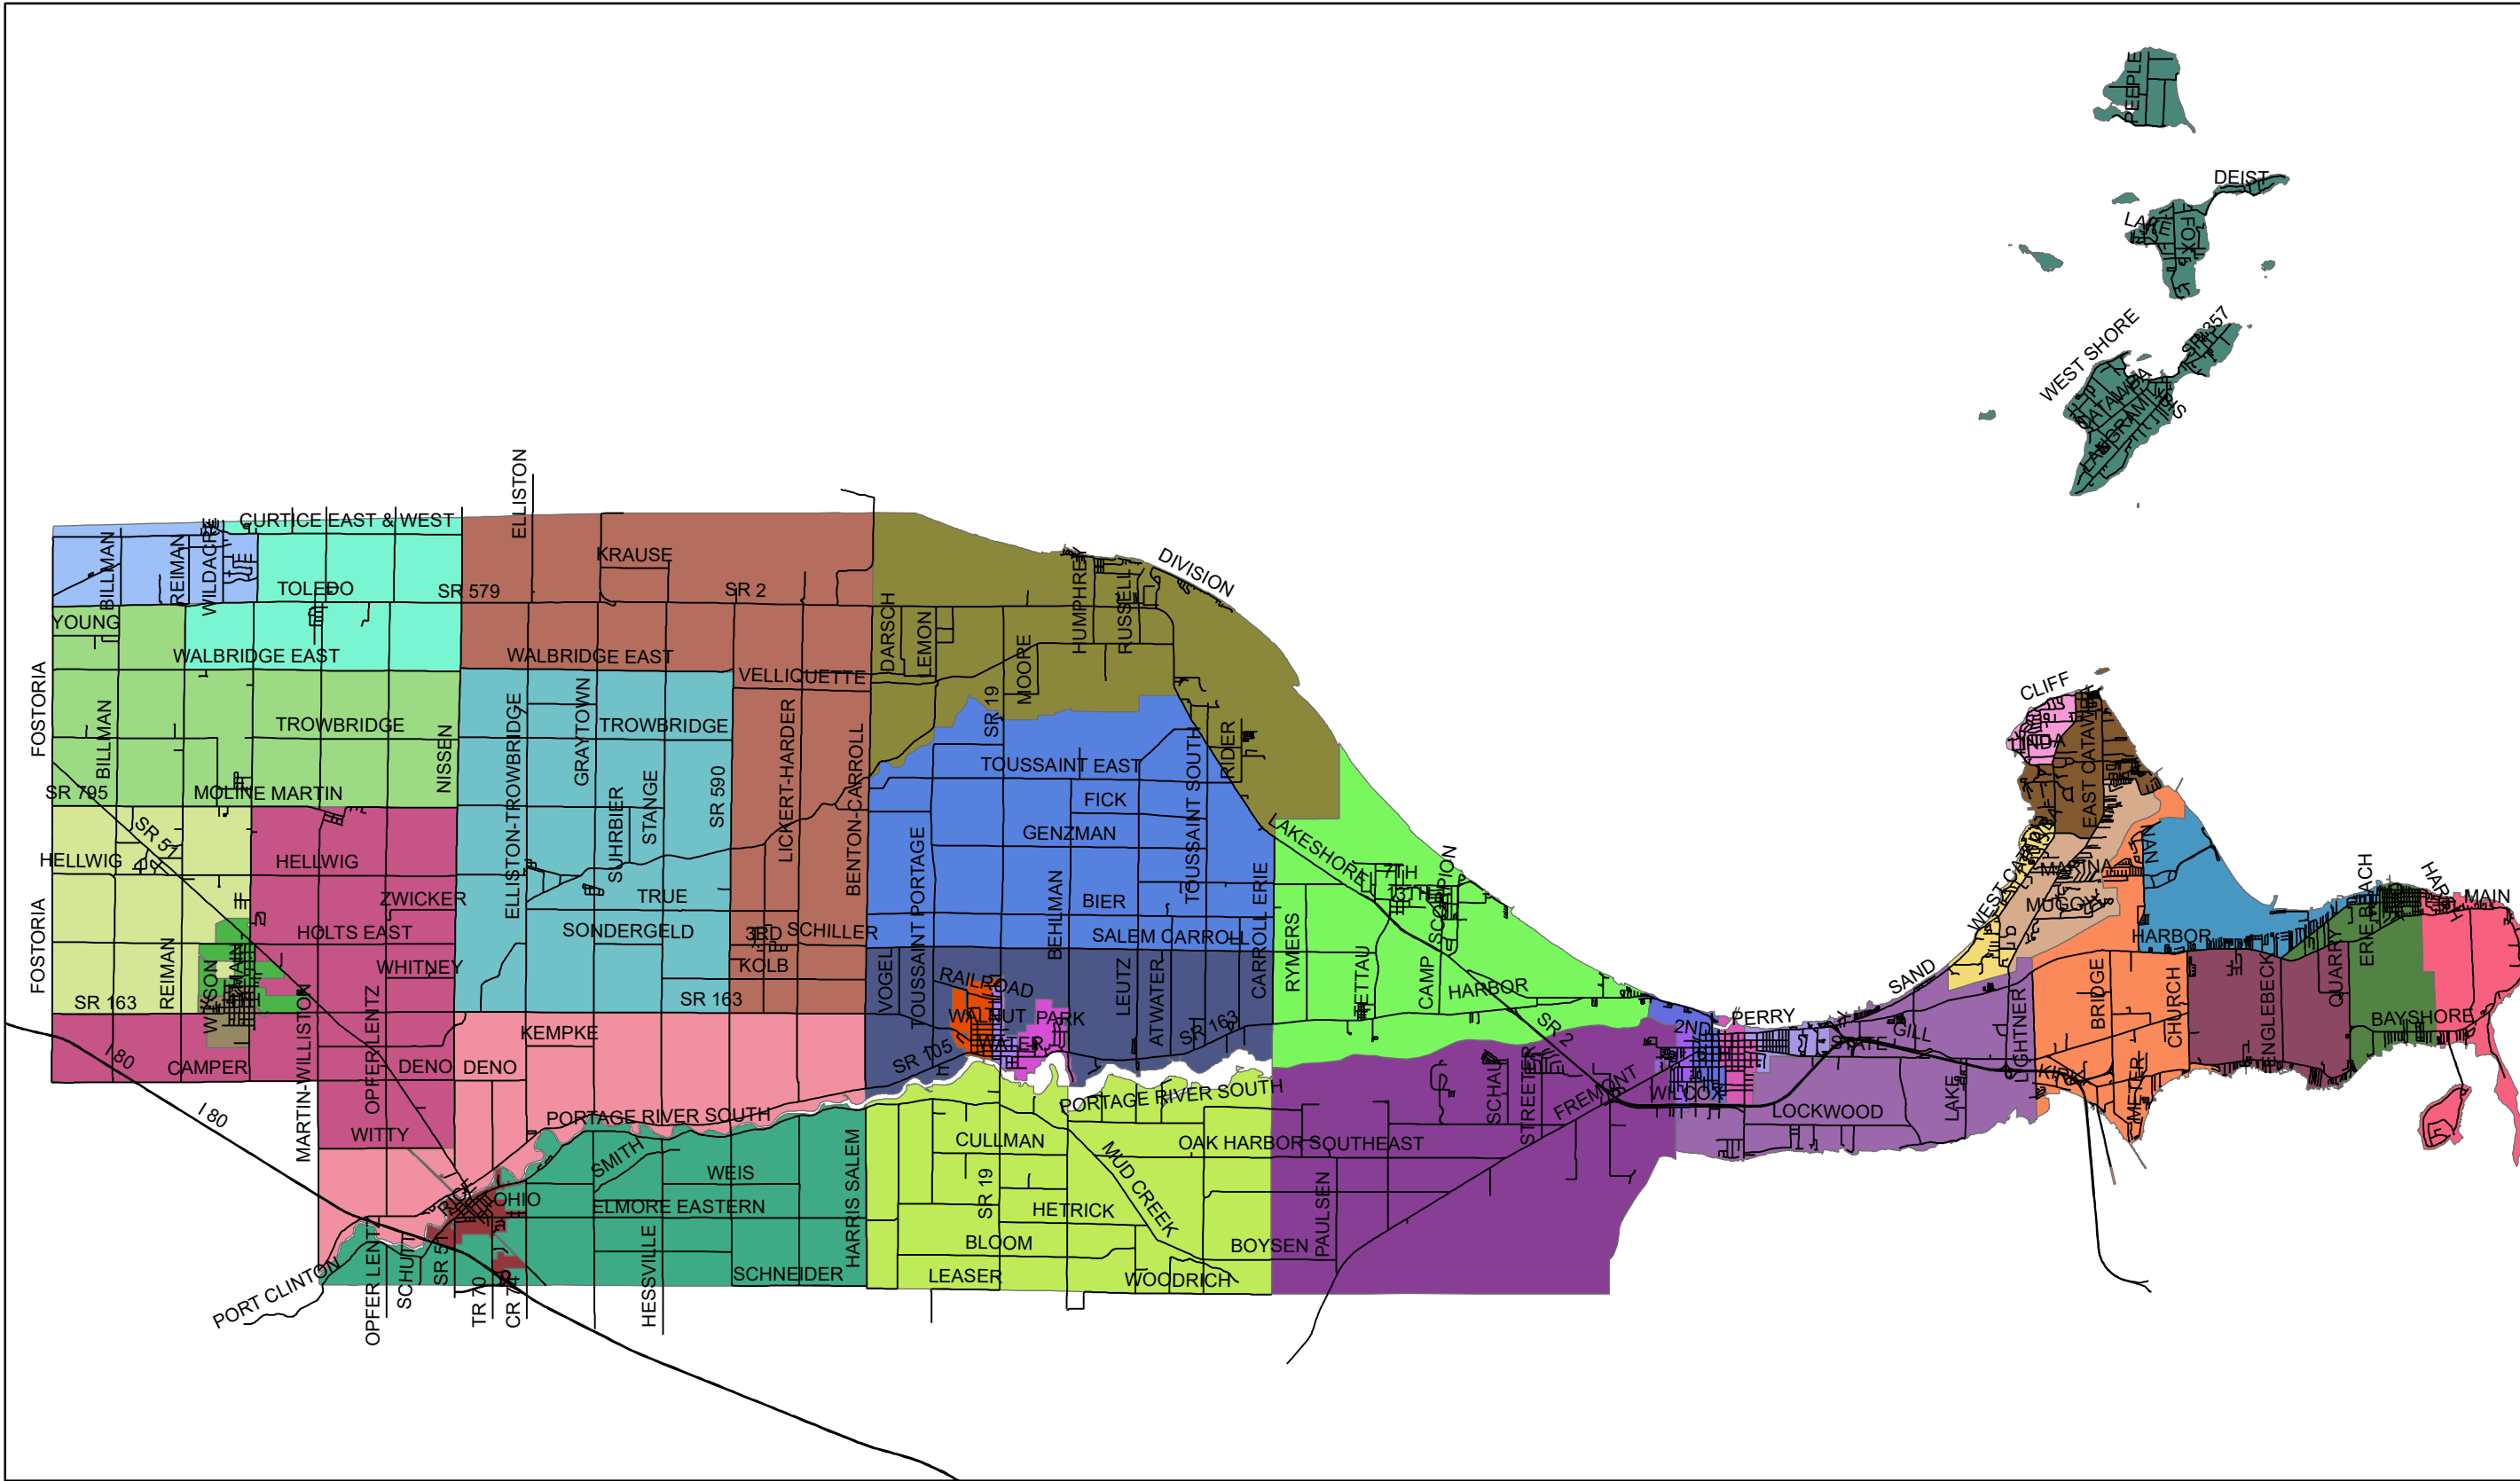

Ottawa County Voting Precincts

LEGEND

- Allen 2
- Allen 3
- Allen 4
- Bay 1
- Benton 2
- Benton 3
- Carroll 1
- Carroll 2
- Catawba Island 1
- Catawba Island 2
- Catawba Island 3
- Catawba Island 4
- Clay 1
- Clay 2
- Clay 3
- Clay 4
- Danbury 1
- Danbury 2
- Danbury 3
- Danbury 4
- Danbury 5
- Erie 1
- Harris 1
- Harris 3
- Harris 4
- Port Clinton 1
- Port Clinton 2
- Port Clinton 3
- Port Clinton 4
- Portage 1
- Put-In-Bay 1
- Salem 1
- Salem 2
- Salem 3
- Salem 4
- Salem 5

Jennifer J Widmer, Ottawa County Auditor

Printed: Monday, January 23, 2023, 8:57:38 AM

Rebecca E. Markajani
GIS Coordinator
p:419-734-6761, f:419-734-6592
rmarkajani@co.ottawa.oh.us
www.ottawacountyauditor.org