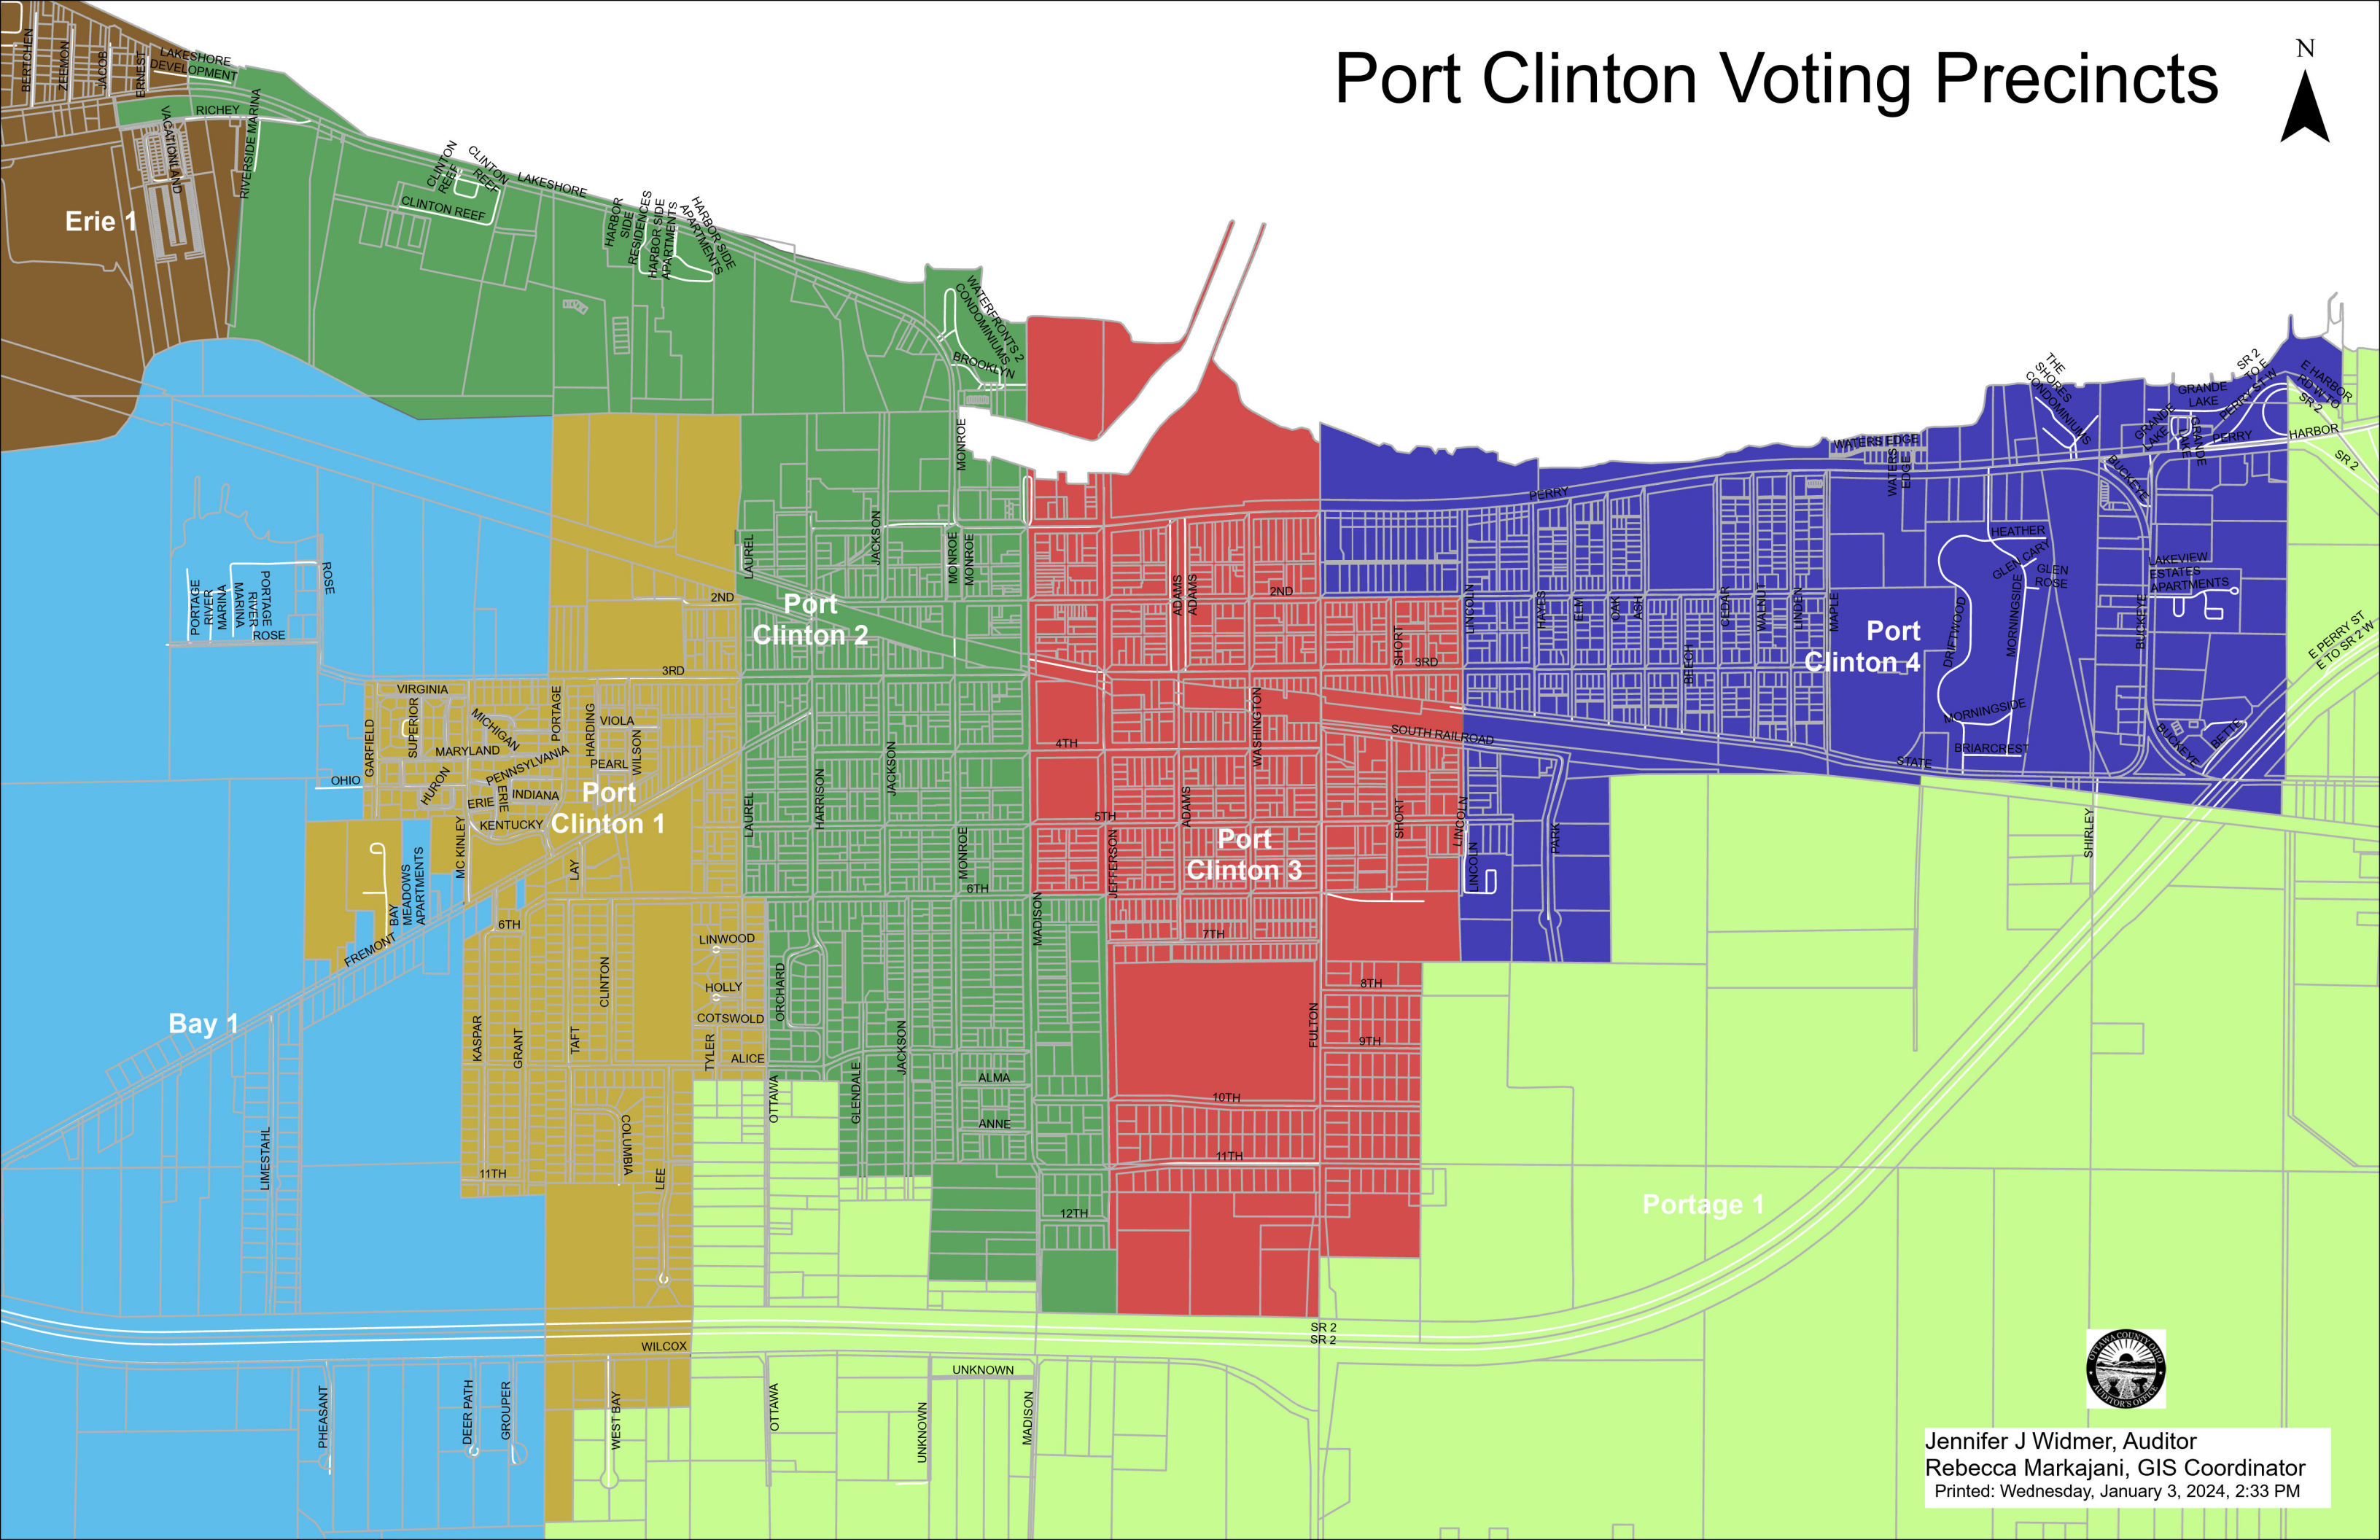

Port Clinton Voting Precincts

Jennifer J Widmer, Auditor
Rebecca Markajani, GIS Coordinator
Printed: Wednesday, January 3, 2024, 2:33 PM