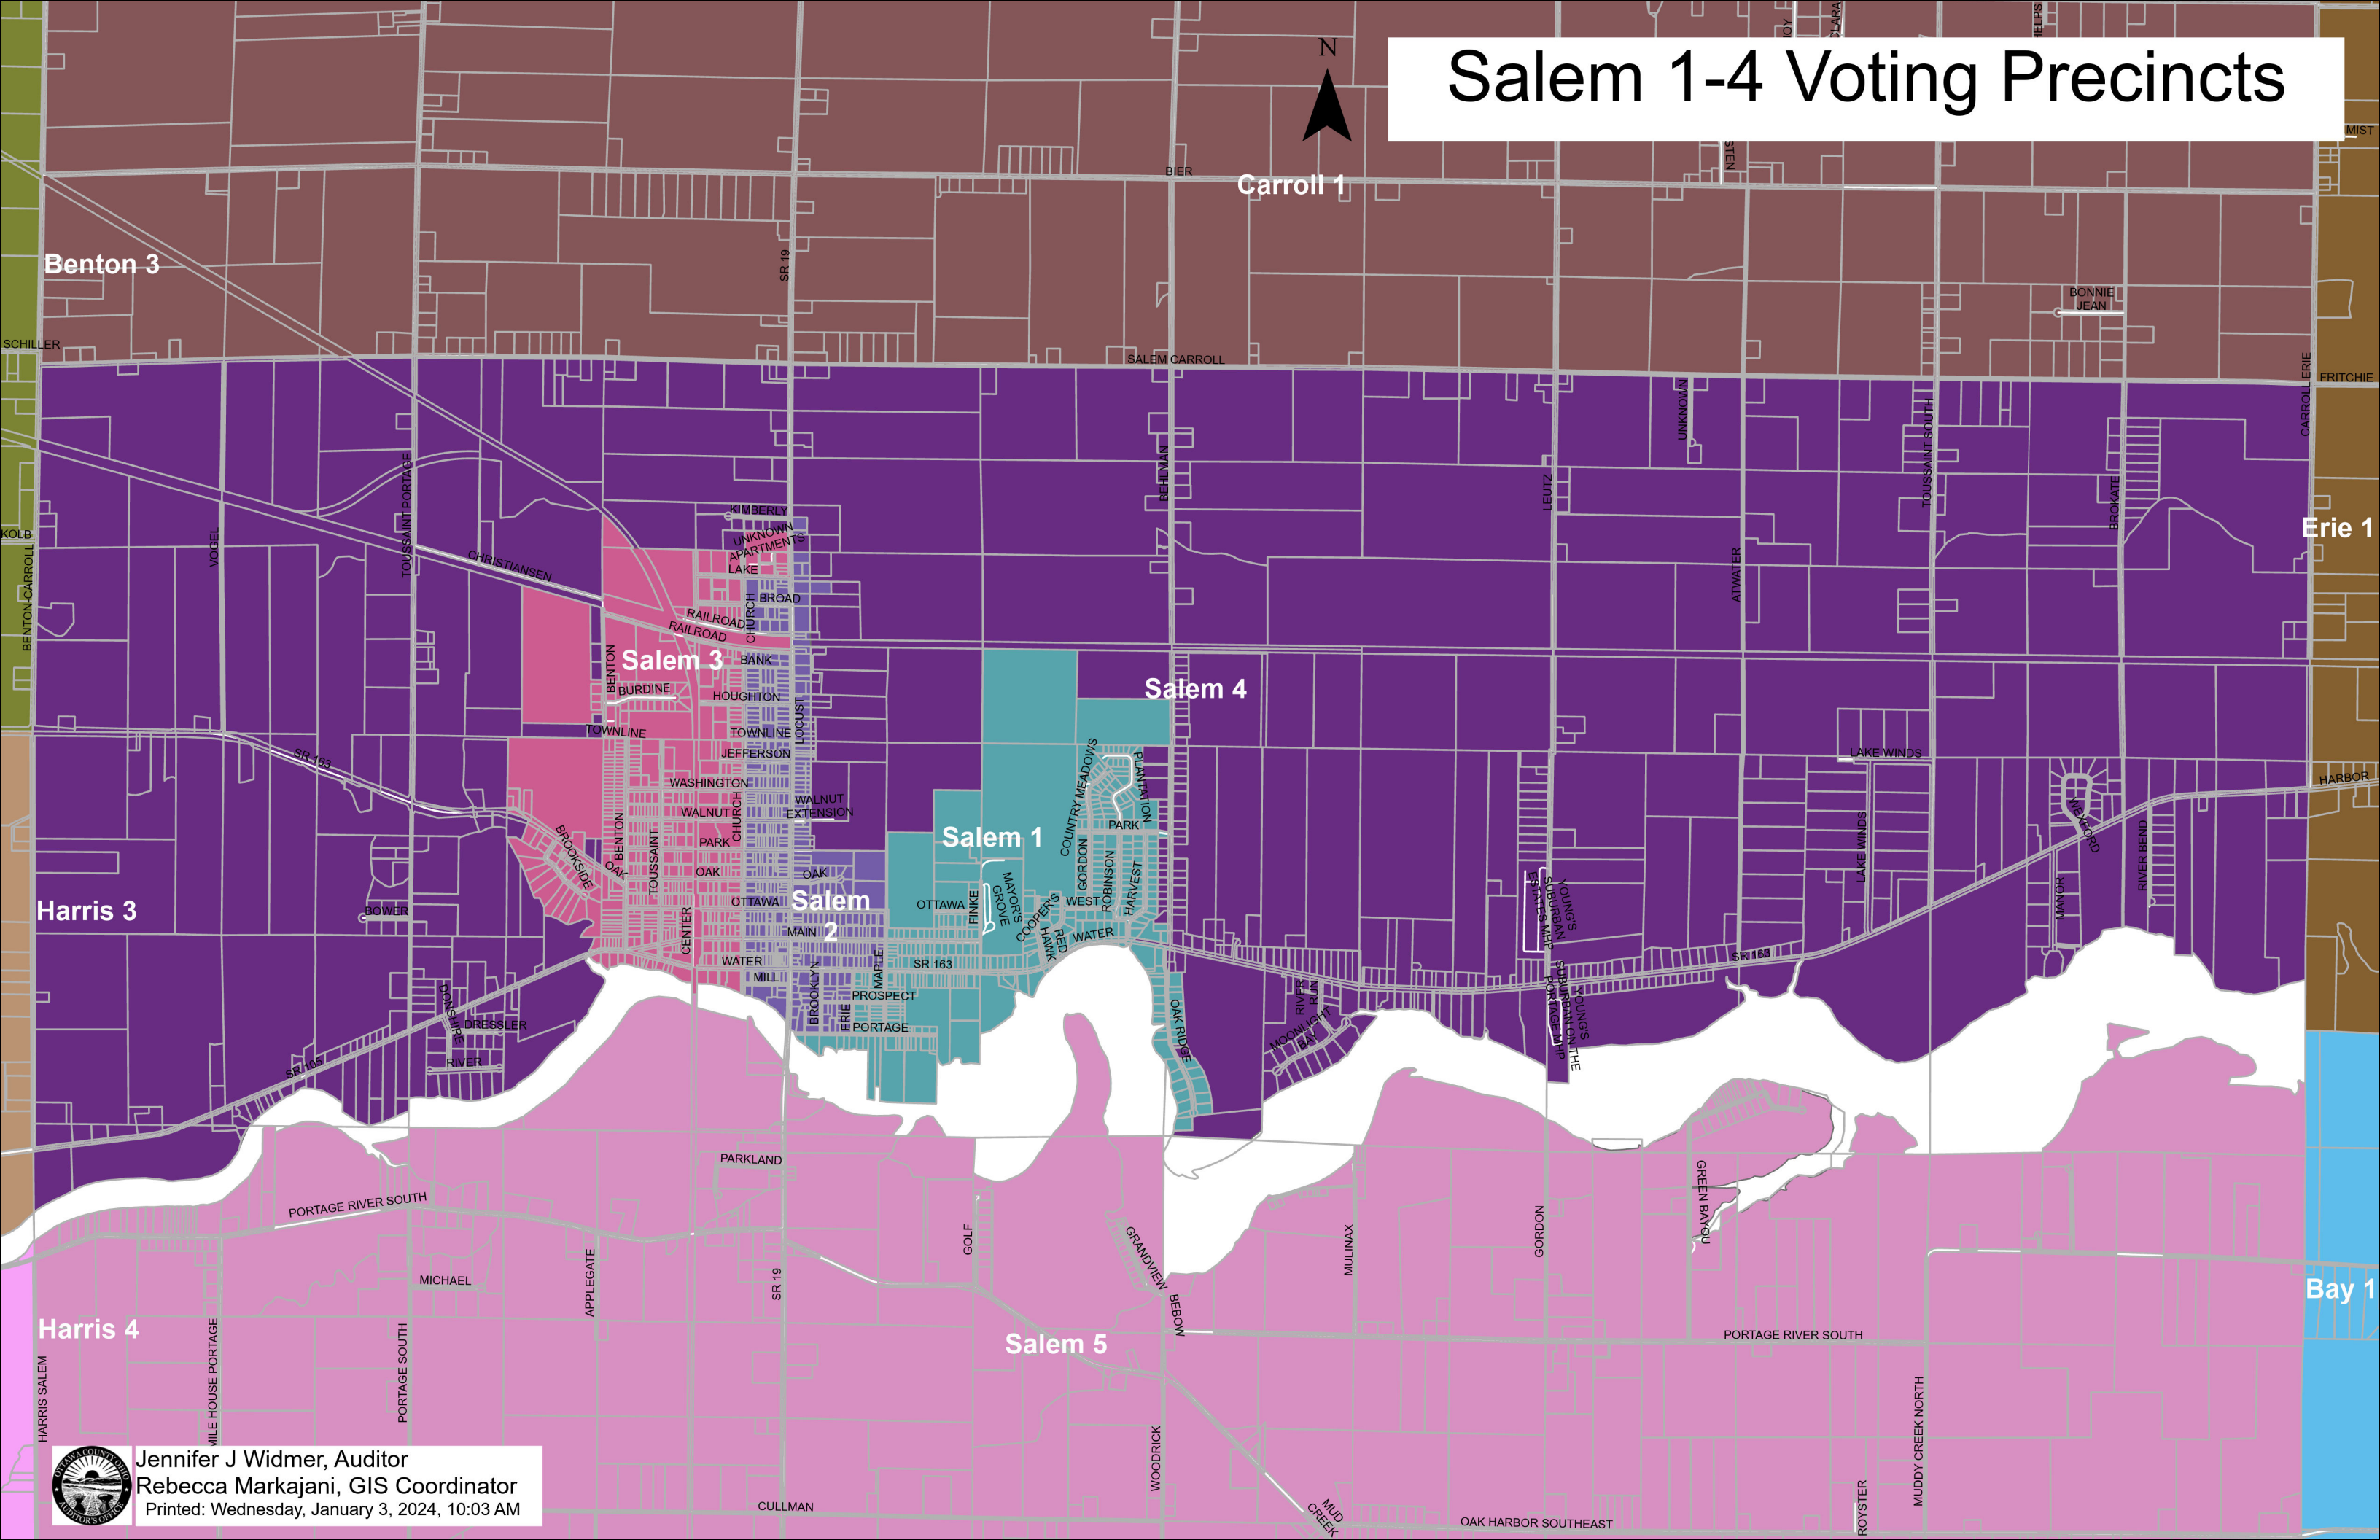

Salem 1-4 Voting Precincts

Benton 3

Carroll 1

Erie 1

Harris 3

Salem 3

Salem 4

Salem 1

Salem 2

Harris 4

Salem 5

Bay 1

Jennifer J Widmer, Auditor
Rebecca Markajani, GIS Coordinator
Printed: Wednesday, January 3, 2024, 10:03 AM